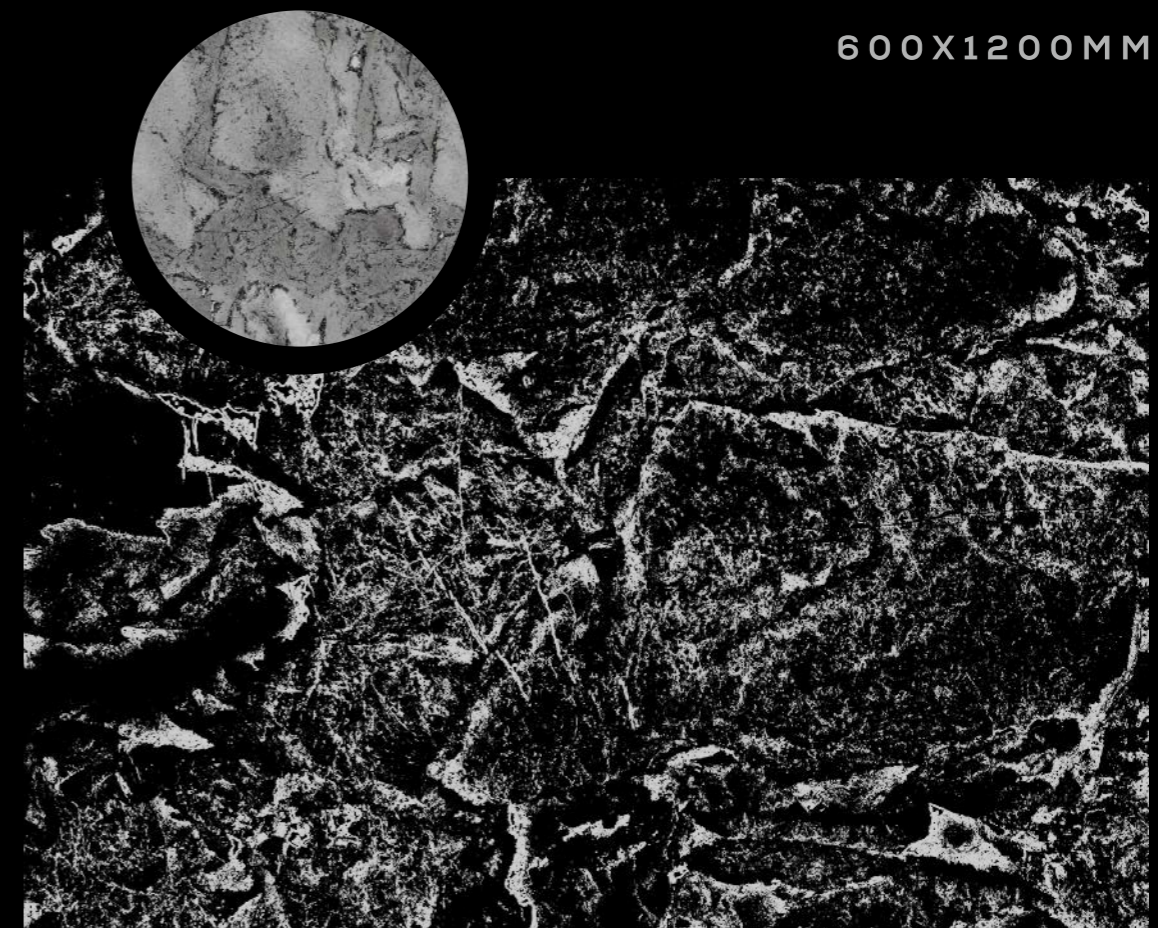

+91 89804 88888   luxerasurface@gmail.com

8 A National Highway Near Vishal Furniture Bapa.k.plaza Morbi 2 363642